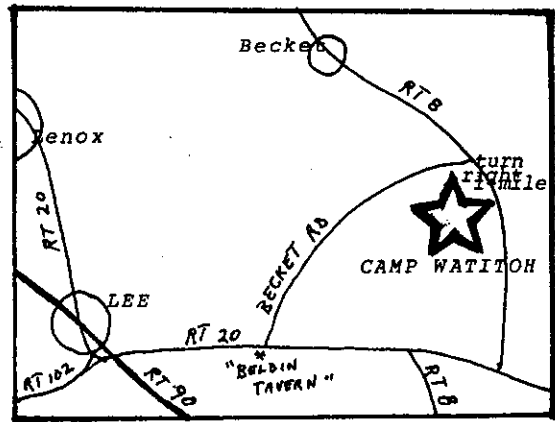

**DIRECTIONS TO CAMP WATITOH
BECKET, MASSACHUSETTS**

Short Cut over mountain road from LEE

FASTEST & MOST DIRECT ROUTE FROM N.Y.-N.J. AREA

North on Hutchinson River Pkwy into Merrit Pkwy to Exit 52. North on Rte. 8 to end of expressway at Winsted. Turn right on Rte. 8/44 for ½ mile to traffic light. Turn right on Rte. 8, north through and beyond Otis to intersection with Rte 20 (east). Bear right, east on Rte 20 for 5 miles to intersection with Rte 8 (north) at "Bonny Riggs Corner". Turn left on Rte. 8, 3½ miles north to CAMP WATITOH (sign).

NEAREST TURNPIKE EXIT (RTE 90) IS "LEE"