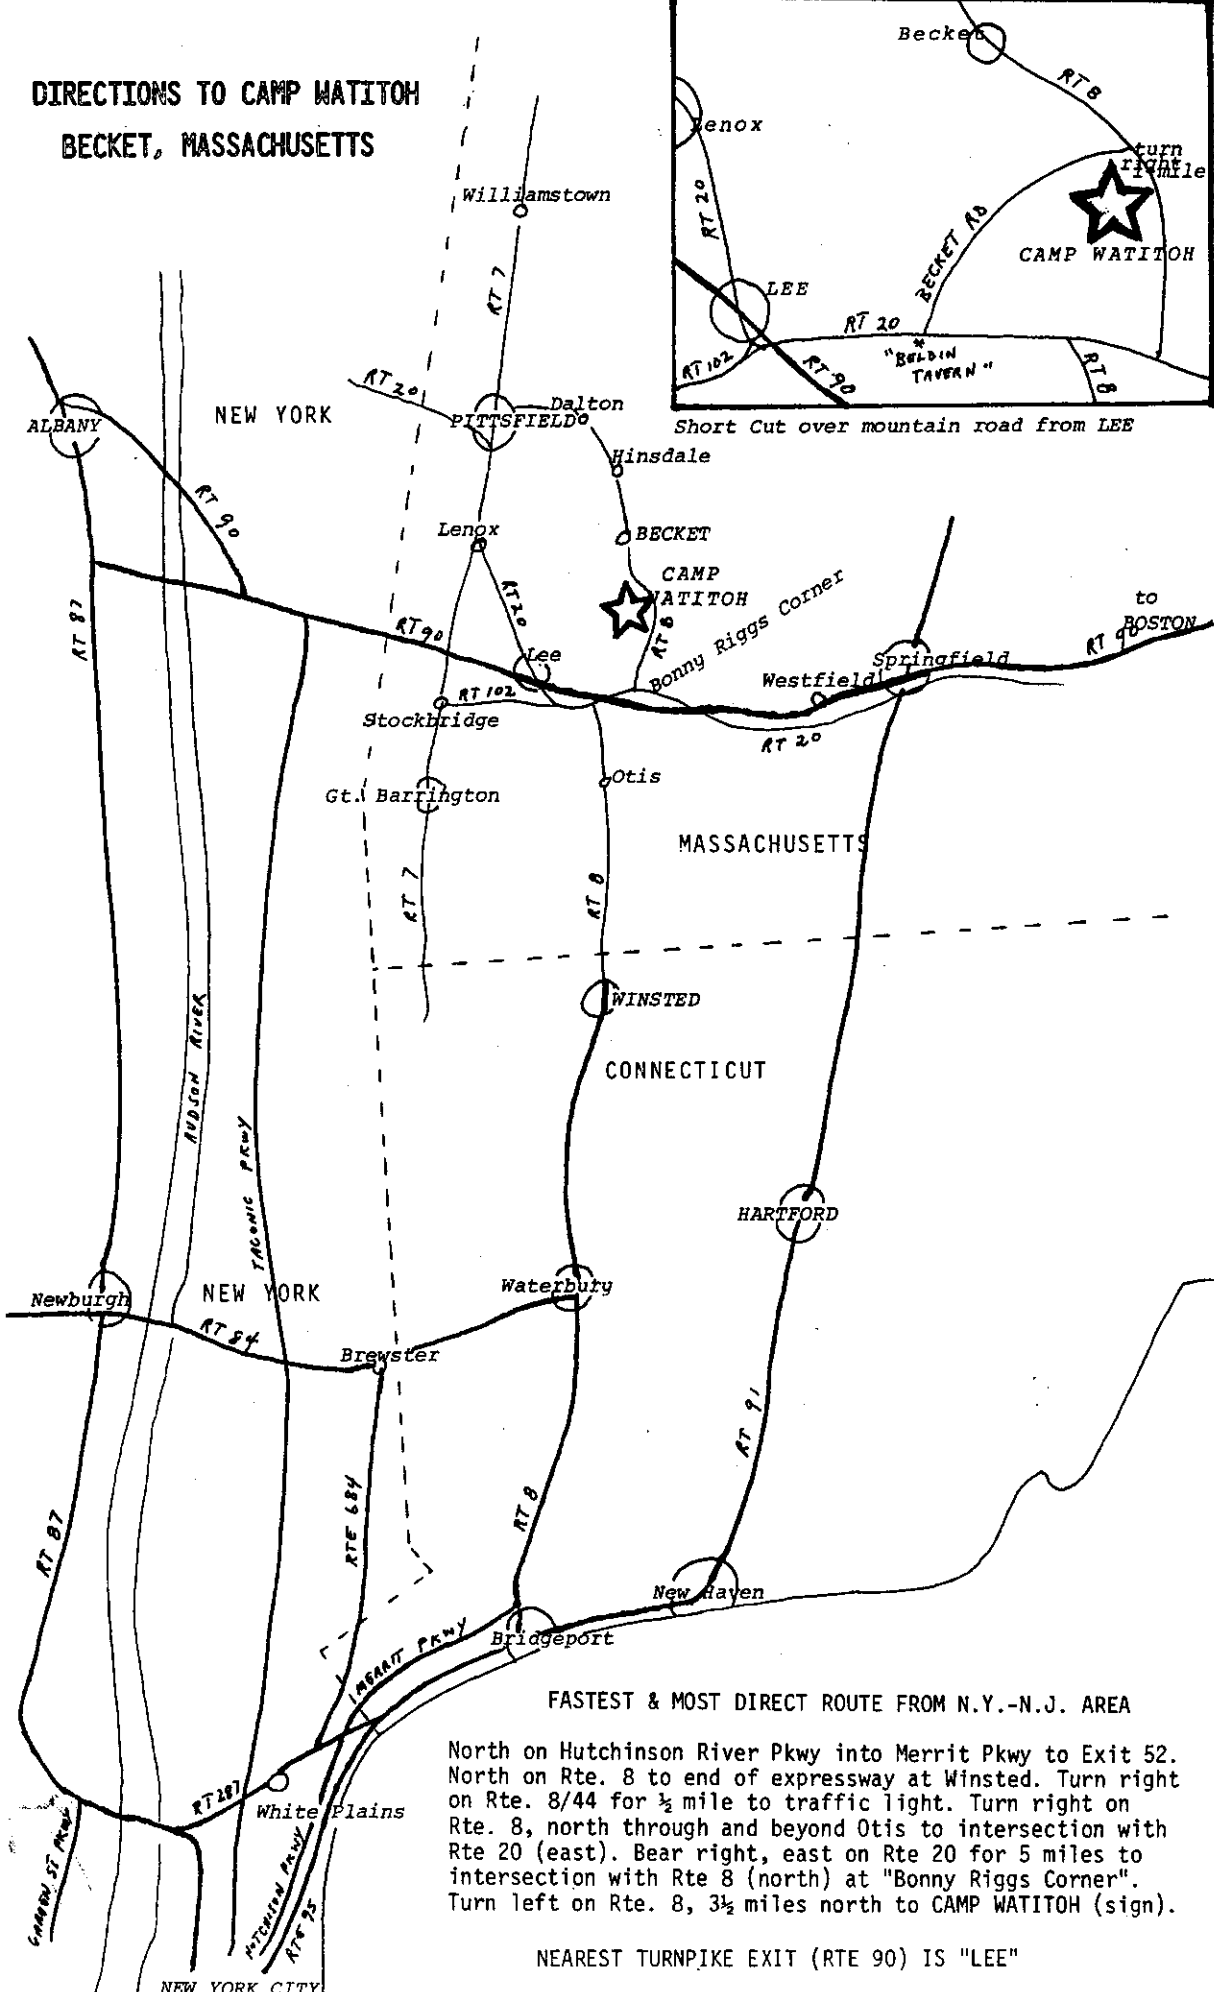

**DIRECTIONS TO CAMP WATITOH
BECKET, MASSACHUSETTS**

Short Cut over mountain road from LEE

FASTEST & MOST DIRECT ROUTE FROM N.Y.-N.J. AREA

North on Hutchinson River Pkwy into Merrit Pkwy to Exit 52. North on Rte. 8 to end of expressway at Winsted. Turn right on Rte. 8/44 for ½ mile to traffic light. Turn right on Rte. 8, north through and beyond Otis to intersection with Rte 20 (east). Bear right, east on Rte 20 for 5 miles to intersection with Rte 8 (north) at "Bonny Riggs Corner". Turn left on Rte. 8, 3½ miles north to CAMP WATITOH (sign).

NEAREST TURNPIKE EXIT (RTE 90) IS "LEE"